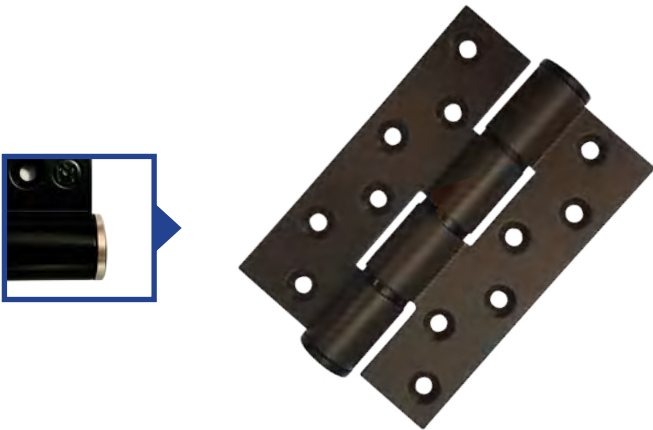

M742BT		Intermediate Hinge
CODE	DESCRIPTION	
M742BT	Butt Natural Anodised Intermediate Hinge	
M742BTMB	Butt Black Powder Coated Intermediate Hinge	
M742BTBZ	Butt Bronze Powder Coated Intermediate Hinge	
M742BTWH	Butt White Powder Coated Intermediate Hinge	
M742BTMC	Butt Charcoal Powder Coated Intermediate Hinge	
*Also available with Stainless Steel End Caps		

M743BT		Hinge Handle - Extruded Only
CODE	DESCRIPTION	
M743BT	Butt Natural Anodised Hinge Handle	
M743BTMB	Butt Black Powder Coated Hinge Handle	
M743BTBZ	Butt Bronze Powder Coated Hinge Handle	
M743BTWH	Butt White Powder Coated Hinge Handle	
M743BTMC	Butt Charcoal Powder Coated Hinge Handle