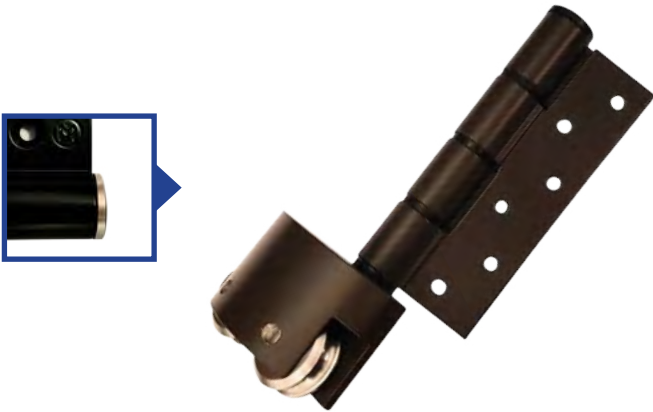

M.A.P FOLD 115mm - BUTT HINGE RANGE

M740BT		Bottom Roller
CODE	DESCRIPTION	
M740BT	Butt Natural Anodised Bottom Roller	
M740BTMB	Butt Black Powder Coated Bottom Roller	
M740BTBZ	Butt Bronze Powder Coated Bottom Roller	
M740BTWH	Butt White Powder Coated Bottom Roller	
M740BTMC	Butt Charcoal Powder Coated Bottom Roller	
*Also available with Stainless Steel End Caps		

M741BT		Top Guide
CODE	DESCRIPTION	
M741BT	Butt Natural Anodised Top Guide	
M741BTMB	Butt Black Powder Coated Top Guide	
M741BTBZ	Butt Bronze Powder Coated Top Guide	
M741BTWH	Butt White Powder Coated Top Guide	
M741BTMC	Butt Charcoal Powder Coated Top Guide	
*Also available with Stainless Steel Rollers & Stainless Steel End Caps