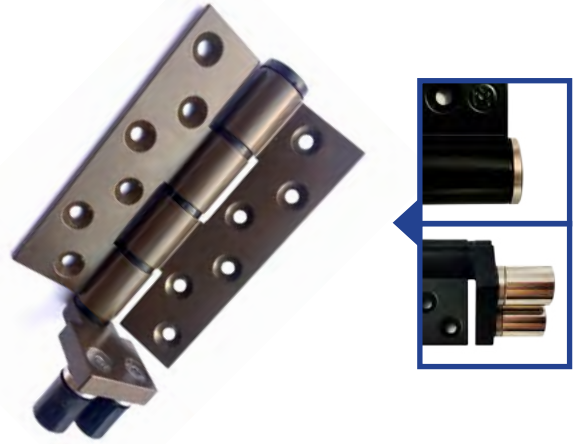

M.A.P FOLD 115mm - BUTT HINGE RANGE

M740BT		Bottom Roller
CODE	DESCRIPTION	
M740BT	Butt Natural Anodised Bottom Roller	
M740BTMB	Butt Black Powder Coated Bottom Roller	
M740BTBZ	Butt Bronze Powder Coated Bottom Roller	
M740BTWH	Butt White Powder Coated Bottom Roller	
M740BTMC	Butt Charcoal Powder Coated Bottom Roller	
*Also available with Stainless Steel End Caps		

M741BT		Top Guide
CODE	DESCRIPTION	
M741BT	Butt Natural Anodised Top Guide	
M741BTMB	Butt Black Powder Coated Top Guide	
M741BTBZ	Butt Bronze Powder Coated Top Guide	
M741BTWH	Butt White Powder Coated Top Guide	
M741BTMC	Butt Charcoal Powder Coated Top Guide	
*Also available with Stainless Steel Rollers & Stainless Steel End Caps