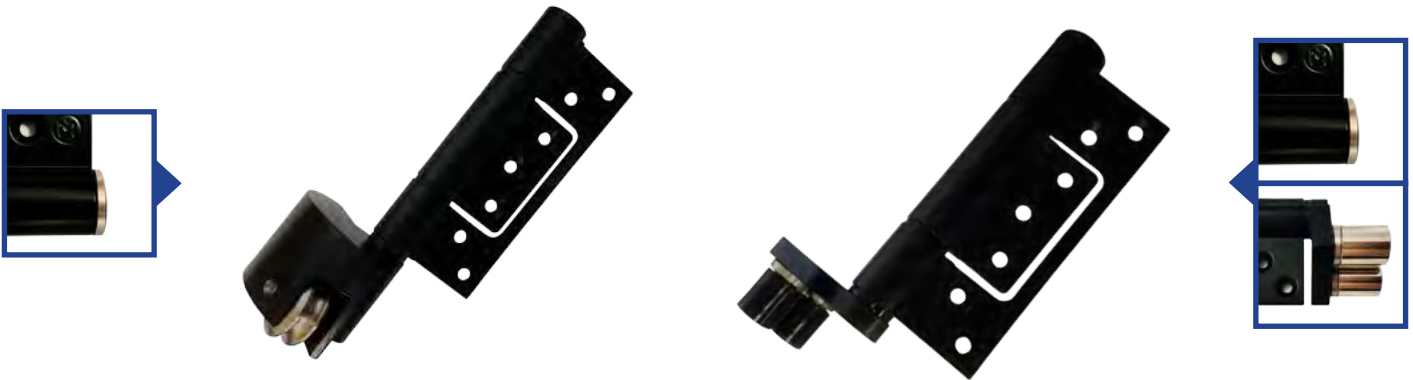

M.A.P FOLD 115mm - SINKLESS HINGE RANGE

M730SK		115mm Bottom Roller
CODE	DESCRIPTION	
M730SK	Sinkless Natural Anodised Bottom Roller	
M730SKMB	Sinkless Black Powder Coated Bottom Roller	
M730SKBZ	Sinkless Bronze Powder Coated Bottom Roller	
M730SKWH	Sinkless White Powder Coated Bottom Roller	
M730SKMC	Sinkless Charcoal Powder Coated Bottom Roller	
*Also available with Stainless Steel End Caps		

M731SK		115mm Top Guide
CODE	DESCRIPTION	
M731SK	Sinkless Natural Anodised Top Guide	
M731SKMB	Sinkless Black Powder Coated Top Guide	
M731SKBZ	Sinkless Bronze Powder Coated Top Guide	
M731SKWH	Sinkless White Powder Coated Top Guide	
M731SKMC	Sinkless Charcoal Powder Coated Top Guide	
*Also available with Stainless Steel Rollers & Stainless Steel End Caps